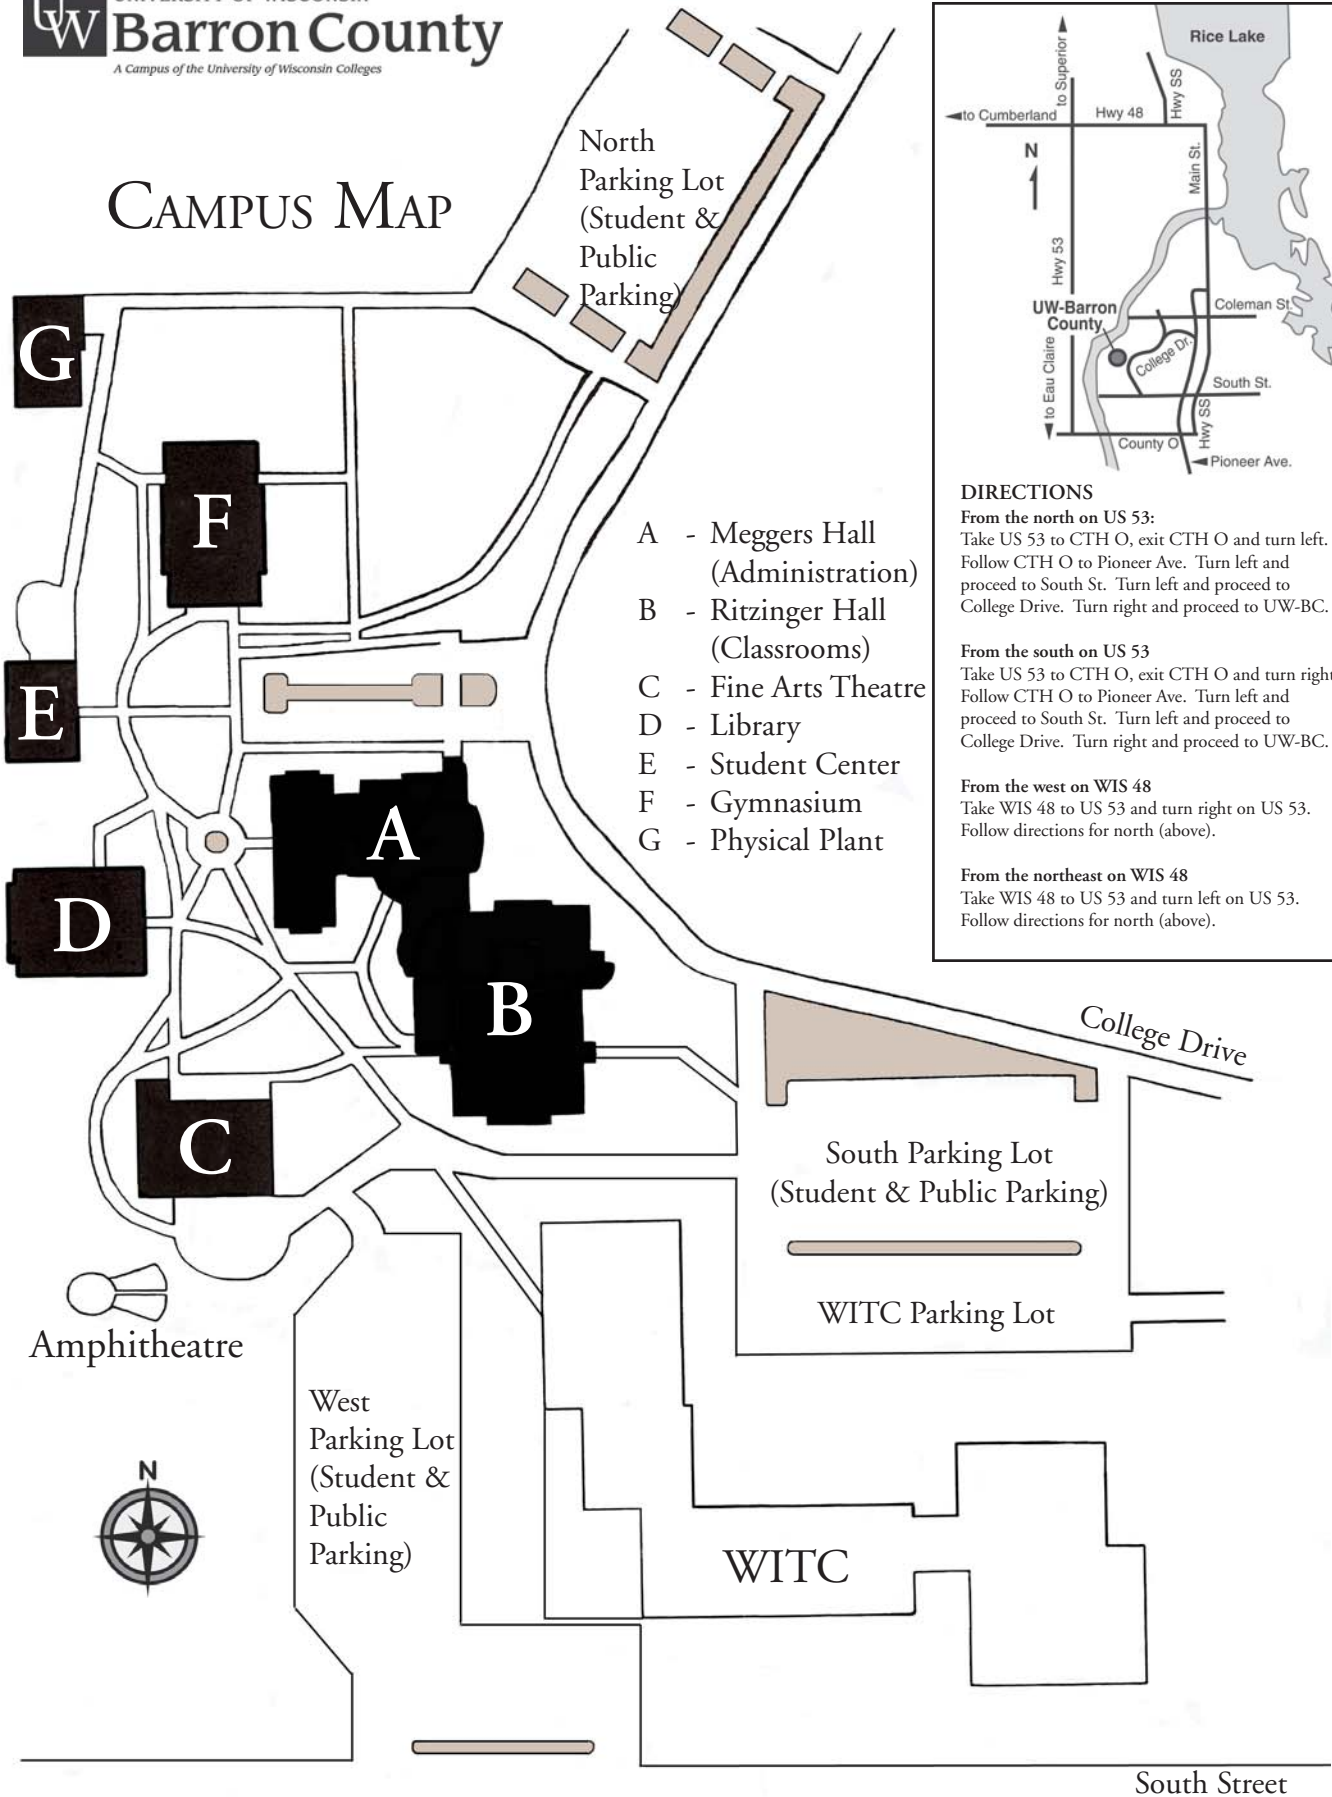

CAMPUS MAP

- A - Meggers Hall (Administration)
- B - Ritzinger Hall (Classrooms)
- C - Fine Arts Theatre
- D - Library
- E - Student Center
- F - Gymnasium
- G - Physical Plant

CAMPUS MAP

- A - Meggers Hall (Administration)
- B - Ritzinger Hall (Classrooms)
- C - Fine Arts Theatre
- D - Library
- E - Student Center
- F - Gymnasium
- G - Physical Plant

DIRECTIONS

From the north on US 53:
 Take US 53 to CTH O, exit CTH O and turn left. Follow CTH O to Pioneer Ave. Turn left and proceed to South St. Turn left and proceed to College Drive. Turn right and proceed to UW-BC.

From the south on US 53
 Take US 53 to CTH O, exit CTH O and turn right. Follow CTH O to Pioneer Ave. Turn left and proceed to South St. Turn left and proceed to College Drive. Turn right and proceed to UW-BC.

From the west on WIS 48
 Take WIS 48 to US 53 and turn right on US 53. Follow directions for north (above).

From the northeast on WIS 48
 Take WIS 48 to US 53 and turn left on US 53. Follow directions for north (above).