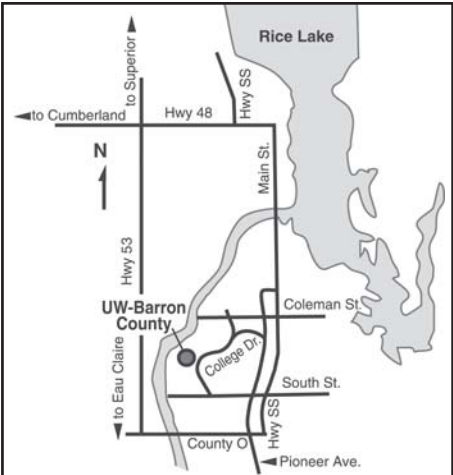

CAMPUS MAP

- A - Meggers Hall (Administration)
- B - Ritzinger Hall (Classrooms)
- C - Fine Arts Theatre
- D - Library
- E - Student Center
- F - Gymnasium
- G - Physical Plant

CAMPUS MAP

- A - Meggers Hall (Administration)
- B - Ritzinger Hall (Classrooms)
- C - Fine Arts Theatre
- D - Library
- E - Student Center
- F - Gymnasium
- G - Physical Plant

DIRECTIONS

From the north on US 53:
 Take US 53 to CTH O, exit CTH O and turn left. Follow CTH O to Pioneer Ave. Turn left and proceed to South St. Turn left and proceed to College Drive. Turn right and proceed to UW-BC.

From the south on US 53
 Take US 53 to CTH O, exit CTH O and turn right. Follow CTH O to Pioneer Ave. Turn left and proceed to South St. Turn left and proceed to College Drive. Turn right and proceed to UW-BC.

From the west on WIS 48
 Take WIS 48 to US 53 and turn right on US 53. Follow directions for north (above).

From the northeast on WIS 48
 Take WIS 48 to US 53 and turn left on US 53. Follow directions for north (above).