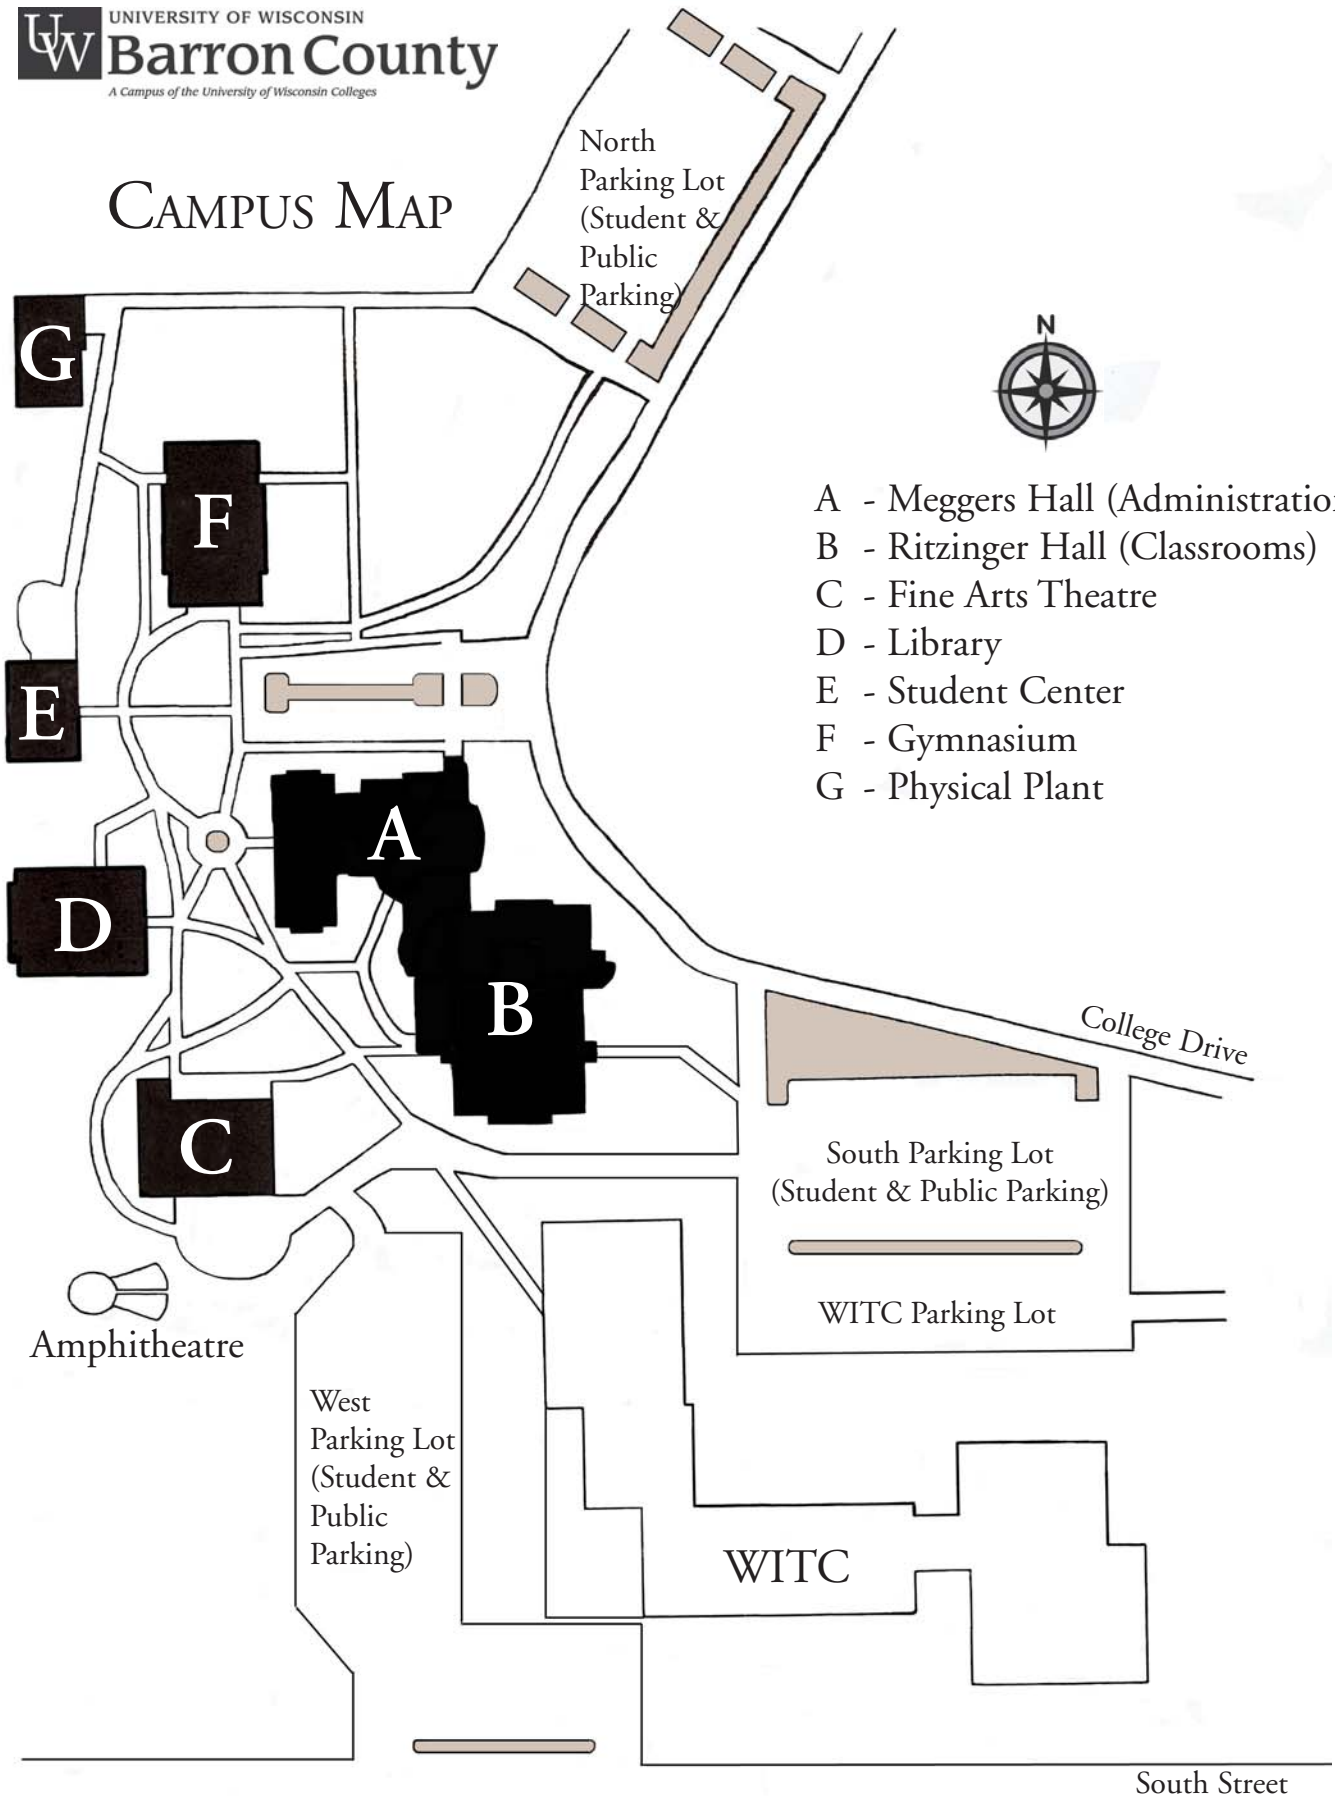

CAMPUS MAP

- A - Meggers Hall (Administration)
- B - Ritzinger Hall (Classrooms)
- C - Fine Arts Theatre
- D - Library
- E - Student Center
- F - Gymnasium
- G - Physical Plant

CAMPUS MAP

- A - Meggers Hall (Administration)
- B - Ritzinger Hall (Classrooms)
- C - Fine Arts Theatre
- D - Library
- E - Student Center
- F - Gymnasium
- G - Physical Plant

DIRECTIONS

From the north on US 53:
 Take US 53 to CTH O, exit CTH O and turn left. Follow CTH O to Pioneer Ave. Turn left and proceed to South St. Turn left and proceed to College Drive. Turn right and proceed to UW-BC.

From the south on US 53
 Take US 53 to CTH O, exit CTH O and turn right. Follow CTH O to Pioneer Ave. Turn left and proceed to South St. Turn left and proceed to College Drive. Turn right and proceed to UW-BC.

From the west on WIS 48
 Take WIS 48 to US 53 and turn right on US 53. Follow directions for north (above).

From the northeast on WIS 48
 Take WIS 48 to US 53 and turn left on US 53. Follow directions for north (above).