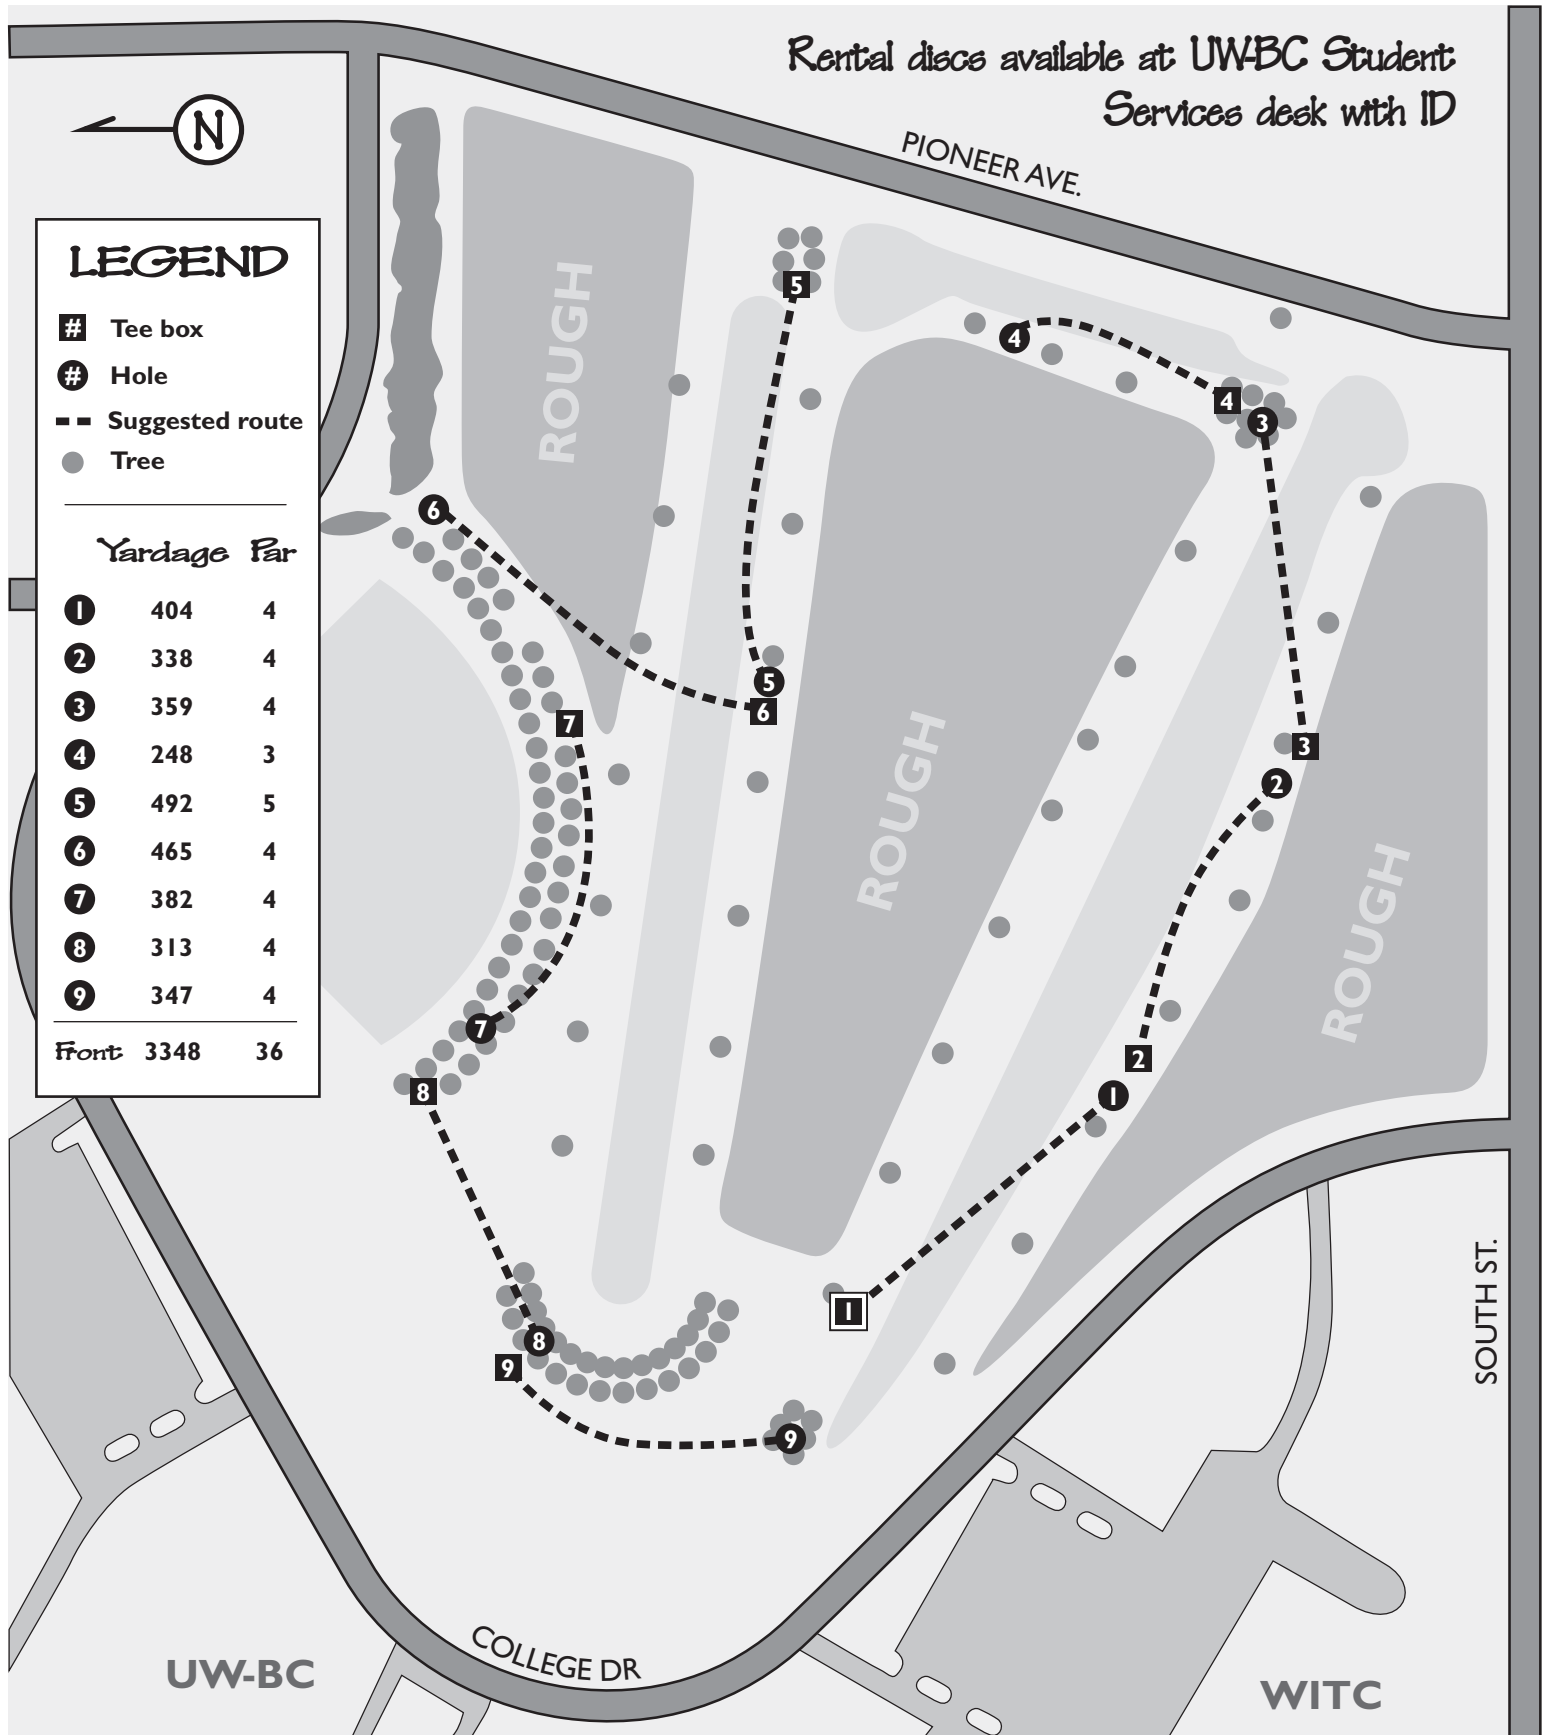

Campus Greens

18-HOLE DISC GOLF COURSE

Rental discs available at UWBC Student Services desk with ID

PIONEER AVE.

LEGEND

- # Tee box
- # Hole
- - - Suggested route
- Tree

Yardage Par

1	404	4
2	338	4
3	359	4
4	248	3
5	492	5
6	465	4
7	382	4
8	313	4
9	347	4

Front 3348 36

SOUTH ST.

UW-BC

COLLEGE DR

WITC

TURN MAP OVER FOR HOLES 10 THROUGH 18